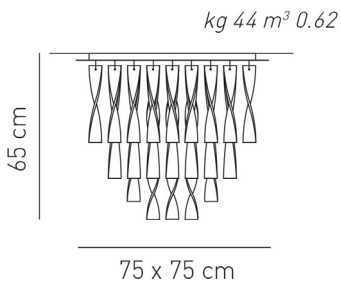

Typology: CEILING LAMP

Ratings

- E27
- Surface installation over holes
- Supply voltage ~220-240V
- Switch mode: on-off
- Steel canopy

Product code composition

AURA

Type	Article	Colours	Finish	Source
PL	AURA GR	CS "rigadin" crystal BC white RS red TA tea	CR chrome	E27 4 x Max 20W LED or 4 x Max 100W halogen